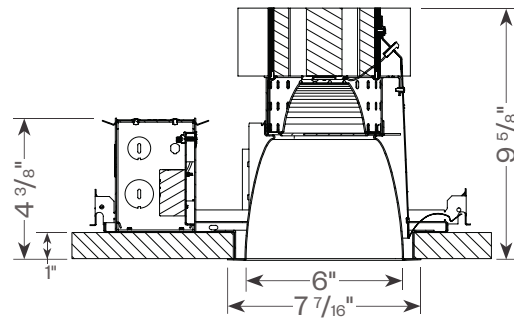

Classix

The Classix 6" downlight shines new light on your bigger jobs. With a unique Amerlux® blend of architectural form and function, Classix performs perfectly in large retail and commercial spaces. Designed for higher ceilings, this downlight features high output, new beam options, and an optional commercial grade lens. Available in downlight, adjustable, lensed downlight and lensed wall wash.

For most updated performance & ordering information visit us at amerlux.com.

Features & Specs

- Aperture: 6" Round
- 18W, 21W, 25W, 29W, 33W (CLX-RA6)
  25W, 34W, 45W, 52W (CLX-RD6, CLX-RLD6, CLX-RLW6)
- Up to 3,607 Lm, 79 Lm/W (CLX-RD6)
  3,647 Lm, 78 Lm/W (CLX-RLD6)
  3,729 Lm, 80 Lm/W (CLX-RLW6)
- Beam spread: 15°, 25°, 40° (CLX-RD6 & CLX-RA6 only)
- CrispWhite LED available (visit website for details)
- CRI: 83 typ. (2700K, 3000K, 3500K, 4000K)
  97 typ. (2700K, 3000K)
- Binning: 3 MacAdam
- Steel housing and extruded aluminum heat sink
- Trim Options: Semi-diffuse white
  Semi-diffuse clear
- Electronic constant current LED driver, 120V-277V
- Dimming options (120V & 277V):
  ELV/TRIAC (standard)
  Lutron Hi-lume®
  0-10V
  DALI (25W, 34W, & 45W only)
- Emergency pack available (remote test switch)

Classix Downlight (CLX-RD6)