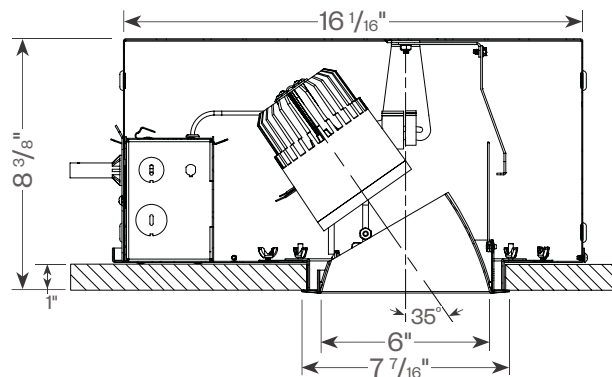

Classix Adjustable Downlight (CLX-RA6)