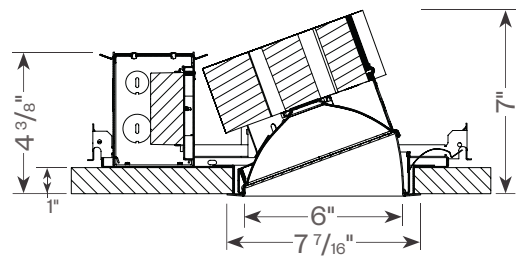

Classix Lensed Wall Wash (CLX-RLW6)