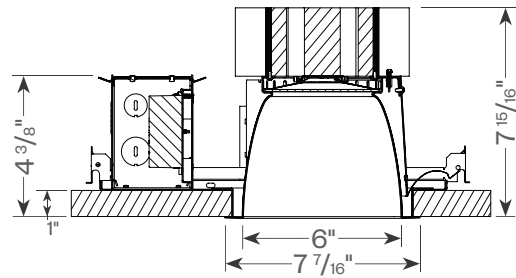

Classix Lensed Downlight (CLX-RLD6)