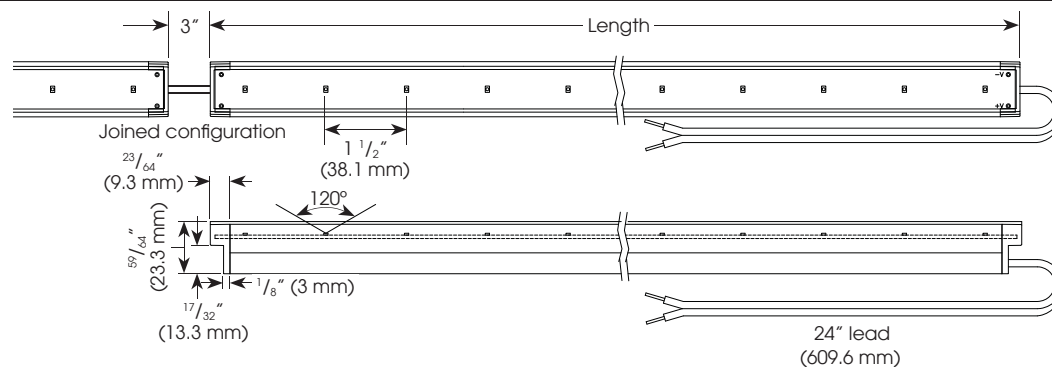

SLIMBAR 8

LED HORIZONTAL REFRIGERATED CASE LIGHTING SYSTEM

APPLICATIONS:

Supermarket horizontal case lighting

CONSTRUCTION:

Durable anodized aluminum housing

OPTICS:

High output 1/2w LEDs for maximum efficiency

High CRI

8 LEDs per foot

Frosted polycarbonate lens standard

Color temps available: 2800K, 3500K, 4100K

Lumen Output (per ft): 250 lm (2800K)

275 lm (3500K)

300 lm (4100K)

ELECTRICAL:

Low voltage 24v DC

Remote driver required

MOUNTING:

Fixed clip mounting or adjustable clip with

locking mounting

LABELING:

Damp location rated

SB8-WL
LED

PROJECT:

TYPE: