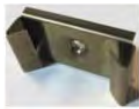

MOUNTING:

Flat Clip (Fixed Mounting)
SB-FLAT-CLIP

Metal Fixed Clip
SB-METAL-CLIP
(if required by local code)

Roto Clip (Adjustable Mounting)
SB-ROTO-CLIP

Magnetic Fixed Clip
SB-MAGNET-CLIP
(if required by local code)