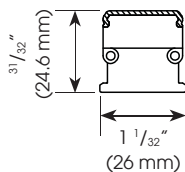

SLIMBAR 8

LED HORIZONTAL REFRIGERATED CASE LIGHTING SYSTEM

APPLICATIONS:

Supermarket horizontal case lighting

CONSTRUCTION:

Durable anodized aluminum housing

OPTICS:

High output 1/2w LEDs for maximum efficiency

High CRI

8 LEDs per foot

Frosted polycarbonate lens standard

Color temps available: 2800K, 3500K, 4100K

Lumen Output (per ft): 250 lm (2800K)

275 lm (3500K)

300 lm (4100K)

ELECTRICAL:

Low voltage 24v DC

Remote driver required

MOUNTING:

Fixed clip mounting or adjustable clip with

locking mounting

LABELING:

Damp location rated

SB8-WL
LED

PROJECT:

TYPE:

Remote Driver

NEMA Enclosure

ELECTRICAL

Electronic driver

Wattage per Foot: 1/2w - 5.0w

5 year limited
warranty
AMERLUX LED

(see website for details)

ORDERING INFORMATION:

SlimBar Model	Led Wattage	Length	Color Temp	Voltage	Leader	Power Supply (ordered separately)	Options (ordered separately)
SB8	1/2W	46" - 4' case 66" - 6' case 92" - 8' case (2-46" joined) 132" - 12' case (2-66" joined)	28K 35K 41K	24v	WL - wire lead (24")	PS-80 PS-100	NE - driver NEMA enclosure

Mounting Options (order separately, 2 per 4' min)

- SB-FLAT-CLIP - fixed mounting
- SB-ROTO-CLIP - adjustable mounting
- SB-METAL-CLIP - metal fixed mounting
- SB-MAGNET-CLIP - magnetic fixed mounting

SlimBar Example: SB8-1/4W-66-35K-24V-WL

Power Supply Example: PS100-0-10V

Mounting Example: SB-FLAT-CLIP

Cat #:

Amerlux reserves the right to change details that do not affect overall function and performance.