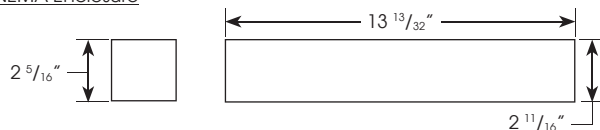

NEMA Enclosure

ELECTRICAL

Electronic driver

Wattage per Foot: 1/2w - 5.0w

5 year limited
warranty
AMERLUX LED

(see website for details)

ORDERING INFORMATION:

SlimBar Model	Led Wattage	Length	Color Temp	Voltage	Leader	Power Supply (ordered separately)	Options (ordered separately)
SB8	1/2W	46" - 4' case 66" - 6' case 92" - 8' case (2-46" joined) 132" - 12' case (2-66" joined)	28K 35K 41K	24v	WL - wire lead (24")	PS-80 PS-100	NE - driver NEMA enclosure

Mounting Options (order separately, 2 per 4' min)

- SB-FLAT-CLIP - fixed mounting
- SB-ROTO-CLIP - adjustable mounting
- SB-METAL-CLIP - metal fixed mounting
- SB-MAGNET-CLIP - magnetic fixed mounting

SlimBar Example: SB8-1/4W-66-35K-24V-WL

Power Supply Example: PS100-0-10V

Mounting Example: SB-FLAT-CLIP

Cat #:

Amerlux reserves the right to change details that do not affect overall function and performance.